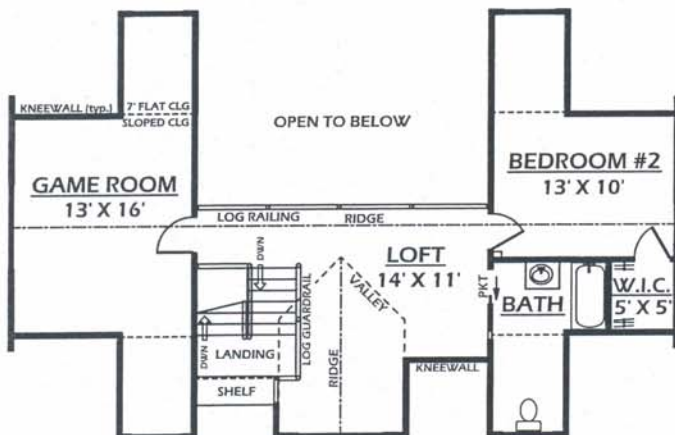

"Yosemite"

WALNUT VALLEY LOG HOMES

4223 TR 420 SUGARCREEK, OHIO 44681
330-852-2164

	SQUARE FOOTAGE
1st FLOOR	1,600
2nd FLOOR	956
TOTAL LIVING	2,556

CALCULATED per ANSI Z-765-1996 USING PLANS

COPYRIGHT 2006
WALNUT VALLEY LOG HOMES
ALL RIGHTS RESERVED

mr 03-03-2006