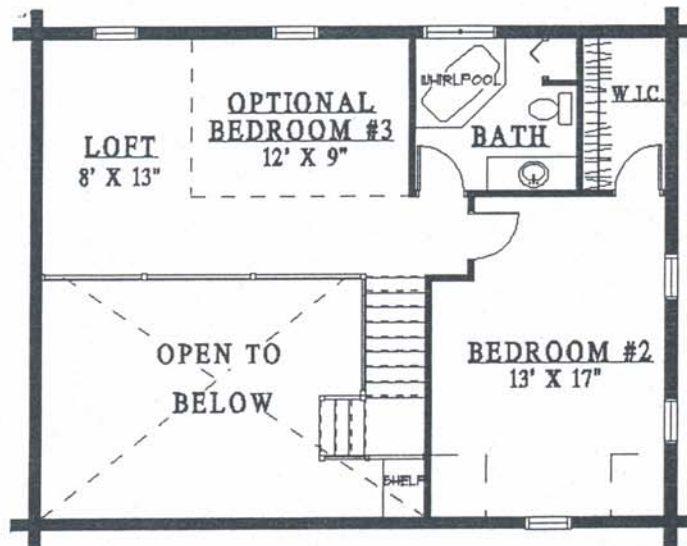

" CASCADE "

	SQUARE FOOTAGE
1st FLOOR	1008
2nd FLOOR	678
TOTAL LIVING	1686

WALNUT VALLEY
LOG HOMES

Marion Miller
4223 TR 420 Sugarcreek, OH 44681